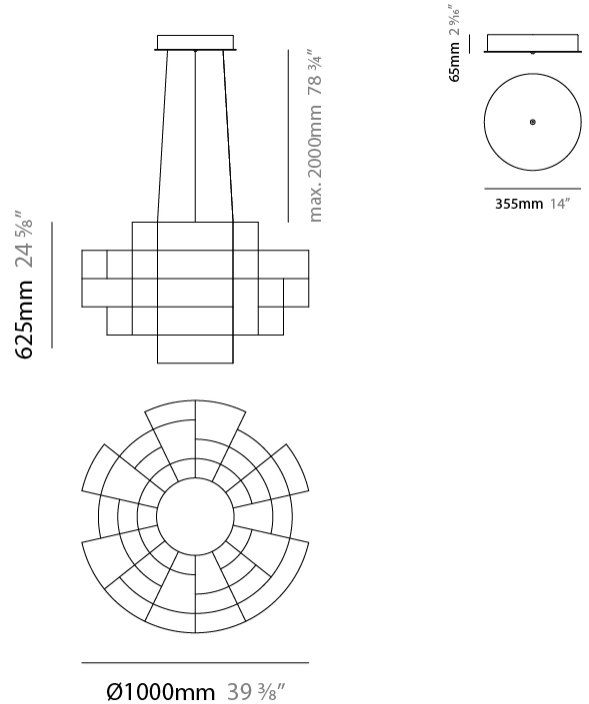

SPECTRE SUSPENSION

D101653-

base number   LED Dimming   Color Temperature   Finish Options

1. To build a product code in our configurator select the specify button on the base model # product page
2. To build a manual product code on this datasheet choose from the options listed below in blue font and add the suffix to the base model #

GENERAL

Series: Spectre
Brand: Quasar
Division: Design
Mounting Type: Suspension
Mounting Location: Ceiling
Subcategory: Ambient

PHYSICAL

Shape: Abstract
Diameter (mm): 1000
Diameter (in): 39 3/8"
Height (mm): 625
Height (in): 24 5/8"
Max. Overall Height (mm): 2000
Max. Overall Height (in): 103 3/8"
Light Distribution: Omnidirectional
Weight (kg): 5
Weight (lbs): 11.02
Fixture Finish: [NIC / BRA / BBR](#)
Fixture Material: Metal
Upon Request: Custom Sizes

ELECTRICAL

Lamp Type: LED
Input Wattage (W): 85.2
Dimming: [0-10V Dimming / Phase Dimming (120Vac Only)](#)
Driver Included: Yes
Driver Location: Integrated
Driver Type: Constant Voltage - 120/277Vac
Driver Class: Class 2
Input Voltage (V): 120 - 277
Output Voltage (V): 12

LED

Number of LEDs: 142
Color Temperature (°K): [2400 / 2800](#)
Max. Delivered Lumen (lm): 4260 (2800K)
CRI: >90 CRI
Lamp Life (hrs): 50000

OPTICAL

RATINGS AND CERTIFICATIONS

Certified By: Certified for North American Standards
IP rating: IP20