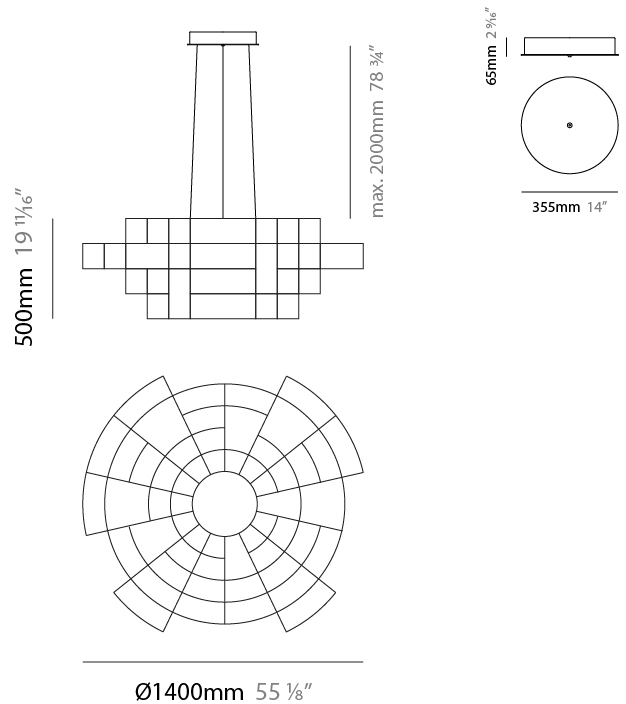

SPECTRE SUSPENSION

D101950-

base number   LED Dimming   Color Temperature   Finish Options

1. To build a product code in our configurator select the specify button on the base model # product page
2. To build a manual product code on this datasheet choose from the options listed below in blue font and add the suffix to the base model #

GENERAL

Series: Spectre
Brand: Quasar
Division: Design
Mounting Type: Suspension
Mounting Location: Ceiling
Subcategory: Ambient

PHYSICAL

Shape: Abstract
Diameter (mm): 1400
Diameter (in): 55 1/8
Height (mm): 500
Height (in): 19 11/16
Max. Overall Height (mm): 2500
Max. Overall Height (in): 98 7/16
Light Distribution: Omnidirectional
Weight (kg): 7
Weight (lbs): 15.43
Fixture Finish: NIC / BRA / BBR
Fixture Material: Metal
Cable Details: 2000mm Cable
Upon Request: Custom Sizes

ELECTRICAL

Lamp Type: LED
Input Wattage (W): 93
Dimming: 0-10V Dimming / Phase Dimming (120Vac Only)
Driver Included: Yes
Driver Location: Integrated
Driver Type: Constant Voltage - Universal
Driver Class: Class 2
Input Voltage (V): 120 - 277
Output Voltage (V): 12

LED

Number of LEDs: 155
Color Temperature (°K): 2400 / 2800
Max. Delivered Lumen (lm): 4650 (2800K)
CRI: >90 CRI
Lamp Life (hrs): 50000

OPTICAL

RATINGS AND CERTIFICATIONS

Certified By: Certified for North American Standards
IP rating: IP20

PROJECT _____
TYPE _____
SPECIFIER _____
QUANTITY _____
DATE _____